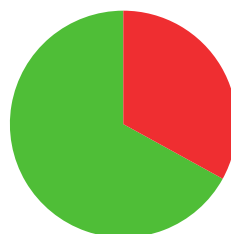

SWATI DUDHWAL

 INDIA

AGE: **31**

WORLD RANKING: **265** (CW)
HIGHEST WR: **43** (CW 20 June 2016)

9.6

AVERAGE ARROW
(TWO YEAR PERIOD)

9/20 (45%)

MATCH WINS

2/3 (67%)

TIEBREAK WINS

686

SEASON BEST

690

CAREER BEST

QUALIFICATION

data taken from outdoor archery competitions at 50 metres