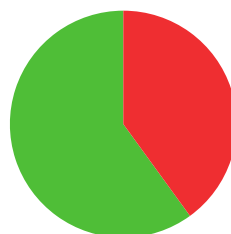

ELENA OSIPOVA

 RUSSIAN FEDERATION

AGE: 28

WORLD RANKING: 3 (RW)
HIGHEST WR: 2 (RW 2 August 2021)

9.1

AVERAGE ARROW
(TWO YEAR PERIOD)

28/44 (64%)

MATCH WINS

3/5 (60%)

TIEBREAK WINS

0

SEASON BEST

684

CAREER BEST

QUALIFICATION

data taken from outdoor archery competitions at 70 metres