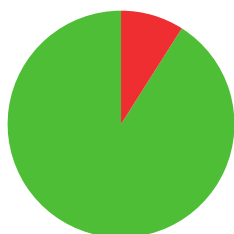

ELENA OSIPOVA

 RUSSIAN FEDERATION

AGE: 28

WORLD RANKING: 3 (RW)
HIGHEST WR: 2 (RW 2 August 2021)

9.1

AVERAGE ARROW
(TWO YEAR PERIOD)

28/44 (64%)

MATCH WINS