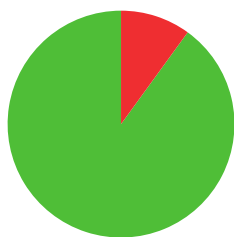

## PIT KLEIN

 LUXEMBOURG

AGE: 27

WORLD RANKING: **39** (RM)  
HIGHEST WR: **39** (RM 8 July 2024)

**9**

AVERAGE ARROW  
(TWO YEAR PERIOD)

**18/67** (27%)

MATCH WINS

**3/10** (30%)

TIEBREAK WINS

data taken from outdoor archery competitions at 70 metres

**667**

SEASON BEST

**667**

CAREER BEST

QUALIFICATION